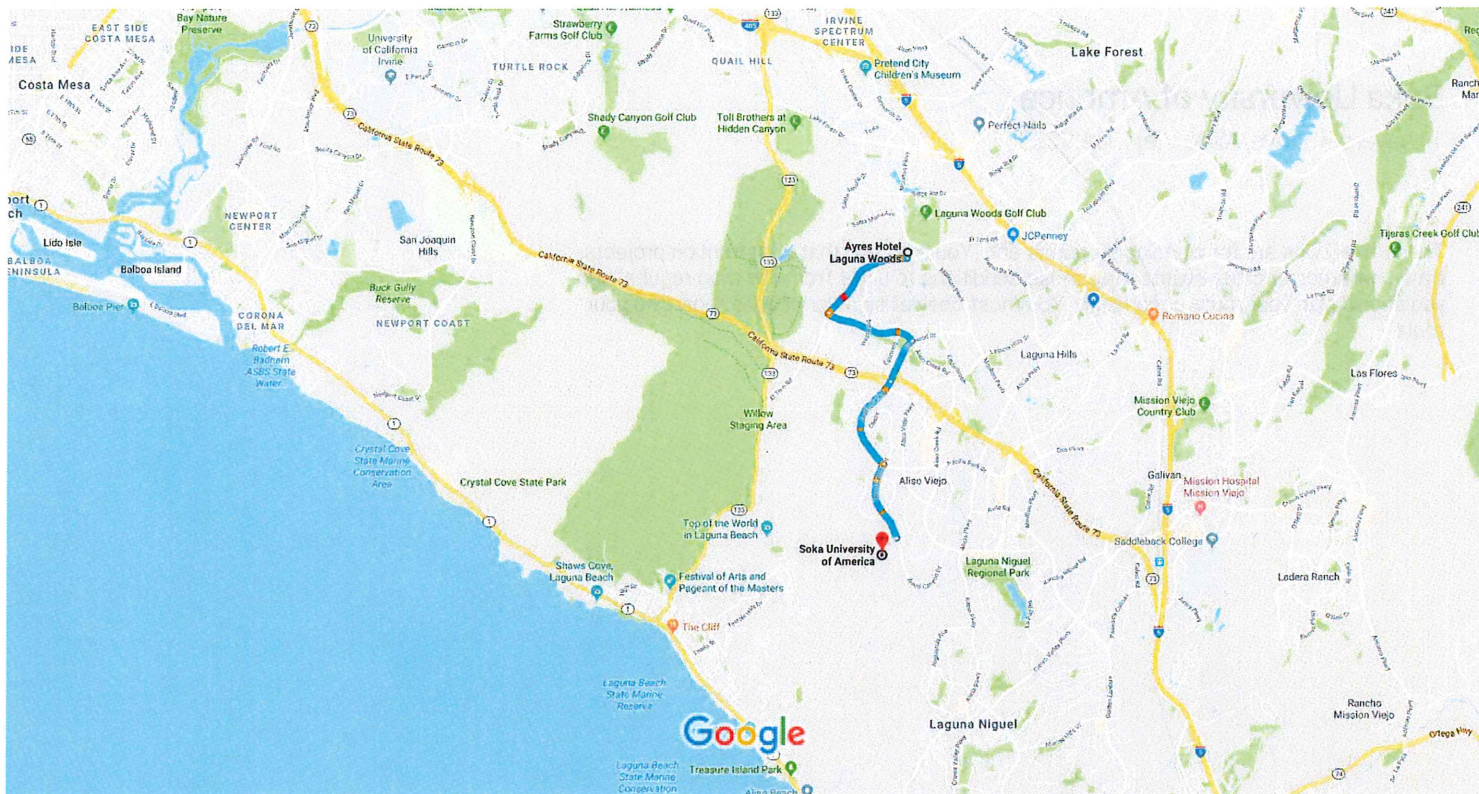

Ayres Hotel Laguna Woods to Soka University of America

Drive 5.5 miles, 11 min

Map data ©2018 Google 1 mi

Ayres Hotel Laguna Woods

24341 El Toro Rd, Laguna Woods, CA 92637

Continue to El Toro Rd

- ↑ 1. Head west toward Town Centre 53 s (427 ft)

- ↶ 2. Turn left at Town Centre 95 ft

- ↶ 2. Turn left at Town Centre 331 ft

Continue on El Toro Rd. Take Aliso Creek Rd and Pacific Park Dr to University Drive in Aliso Viejo

- ↷ 3. Turn right at the 1st cross street onto El Toro Rd 10 min (5.4 mi)

- ↷ 3. Turn right at the 1st cross street onto El Toro Rd 1.3 mi

- ↶ 4. Turn left onto Aliso Creek Rd 1.2 mi

- ↷ 5. Turn right onto Glenwood Dr 0.6 mi

- ↑ 6. Continue onto Pacific Park Dr 1.3 mi

- ↷ 7. Turn right onto Wood Canyon Dr 1.0 mi

8. Turn right onto University Drive

 Restricted usage road

4 s (23 ft)

Soka University of America

1 University Drive, Aliso Viejo, CA 92656

These directions are for planning purposes only. You may find that construction projects, traffic, weather, or other events may cause conditions to differ from the map results, and you should plan your route accordingly. You must obey all signs or notices regarding your route.